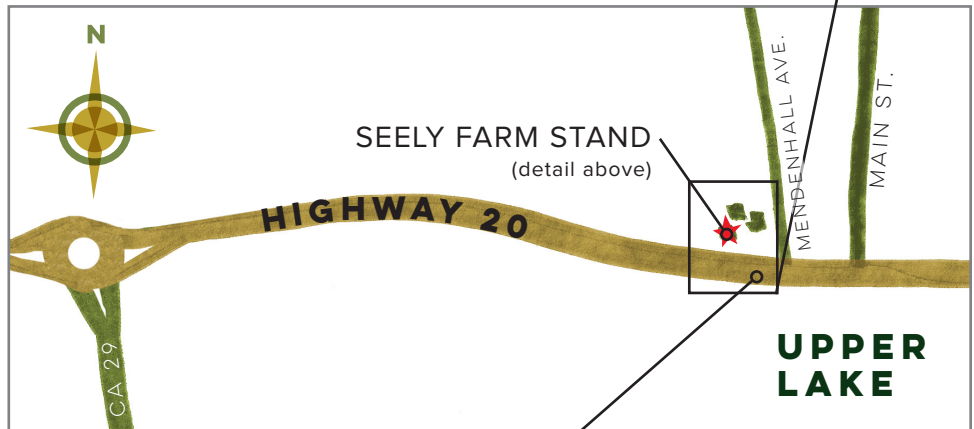

UPPER LAKE NODE

80 STATE HWY 20
UPPER LAKE, CA 95485

Located at Seely Farm Stand along Hwy 20, marked by a red farm stand with a yellow trim.

1. Hwy 20 East, it's on the left-hand side, right before Mendenhall Ave.

Hwy 20 West, it's right-hand side, immediately after Mendenhall Ave.

2. SPING/SUMMER DROP OFF:

Behind the farm stand, there is a shipping container under the carport on the left-hand side. Place product inside shipping container spring-summer.

FALL/WINTER DROP OFF:

Product can be placed alongside the farm stand, beneath the awning, underneath a sign marked "Mendo Lake Food Hub."

Detail of Seely Farm Stand.

View of seely Farm Stand from Hwy 20.