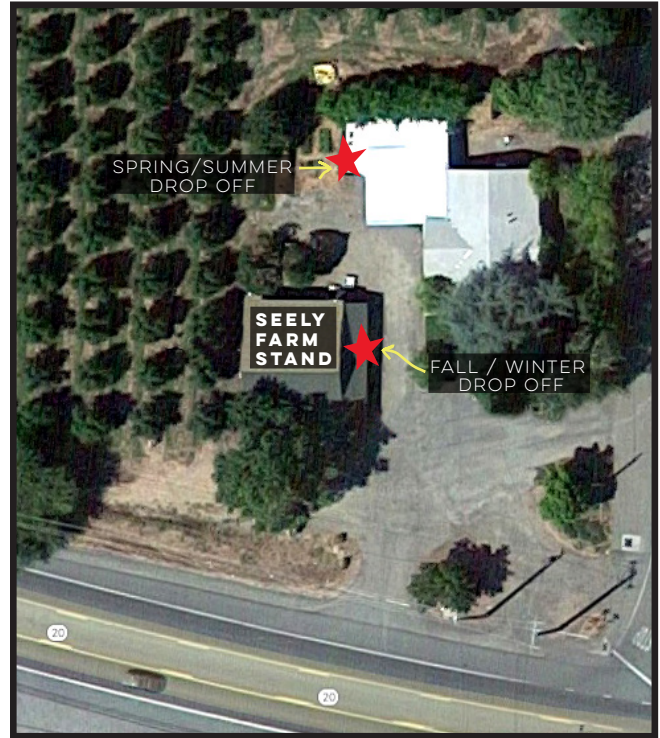

UPPER LAKE NODE

80 STATE HWY 20
UPPER LAKE, CA 95485

Located at Seely Farm Stand along Hwy 20, marked by a red farm stand with a yellow trim.

1. Hwy 20 East, it's on the left-hand side, right before Mendenhall Ave.

Hwy 20 West, it's right-hand side, immediately after Mendenhall Ave.

2. SPING/SUMMER DROP OFF:

Behind the farm stand, there is a shipping container under the carport on the left-hand side. Place product inside shipping container spring-summer.

FALL/WINTER DROP OFF:

Product can be placed alongside the farm stand, beneath the awning, underneath a sign marked "Mendo Lake Food Hub."

Detail of Seely Farm Stand.

View of seely Farm Stand from Hwy 20.