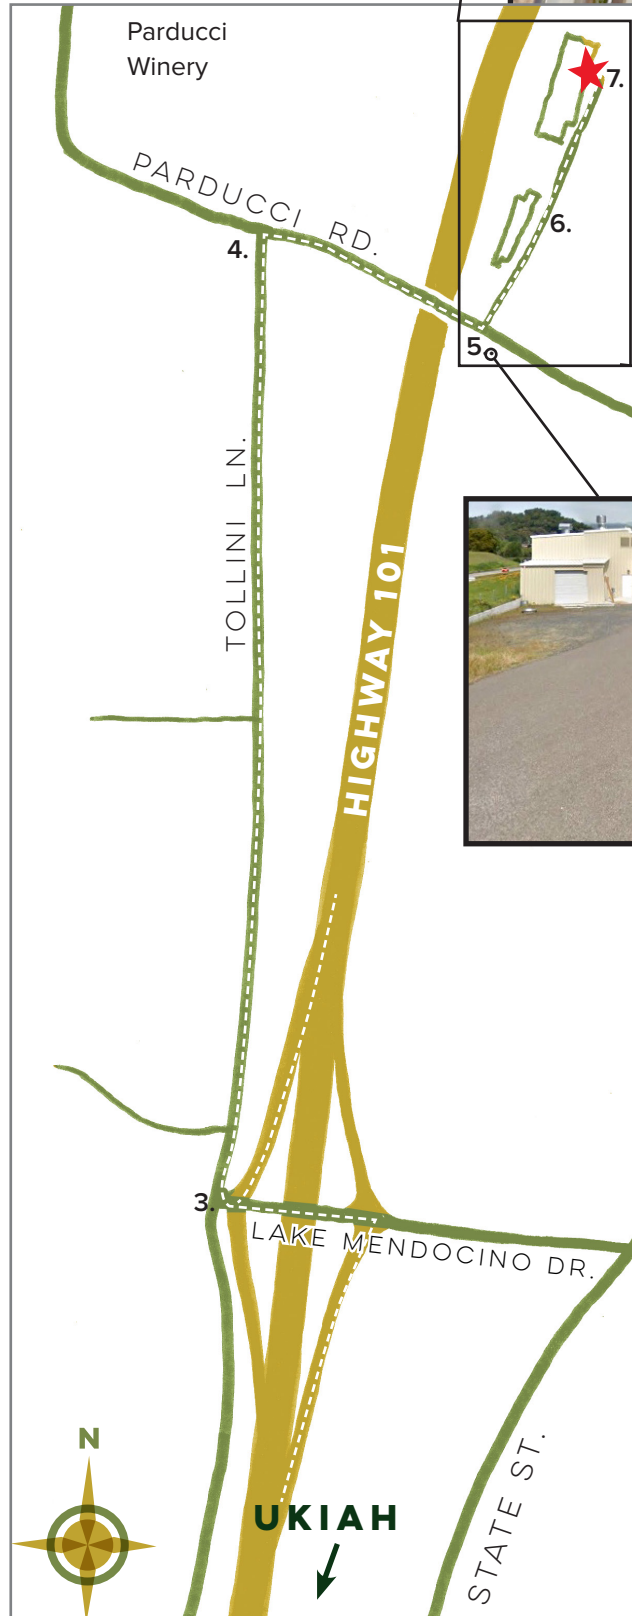

UKIAH NODE

160 PARDUCCI ROAD
UKIAH, CA 95482
Located at Ukiah Wine Cache

1. From Hwy 101, take the **Lake Mendocino Drive** Exit
2. 101 N, make a left onto Lake Mendocino Dr.
101 S, make a right onto Lake Mendocino Dr.
3. Take the first right onto Tollini Ln. – next to the Parducci Sign
4. Make a right on Parducci Rd.
5. Make a left at the first driveway on a Parducci Road (marked by a black mailbox at the driveway's edge)
6. Continue down the driveway (passing a warehouse on the left) until you reach the end of the driveway and the second warehouse.
7. The second warehouse has a door with a key pad above the handle. You can park alongside the fence across from the warehouse or beside the door. **The door code is 8486.**
8. Once inside the warehouse, the node is a shipping container on the left side. There are two storage rooms inside the node. Consult the food hub manager prior to drop off for instructions on proper product placement inside the node.

View of driveway from Parducci Road