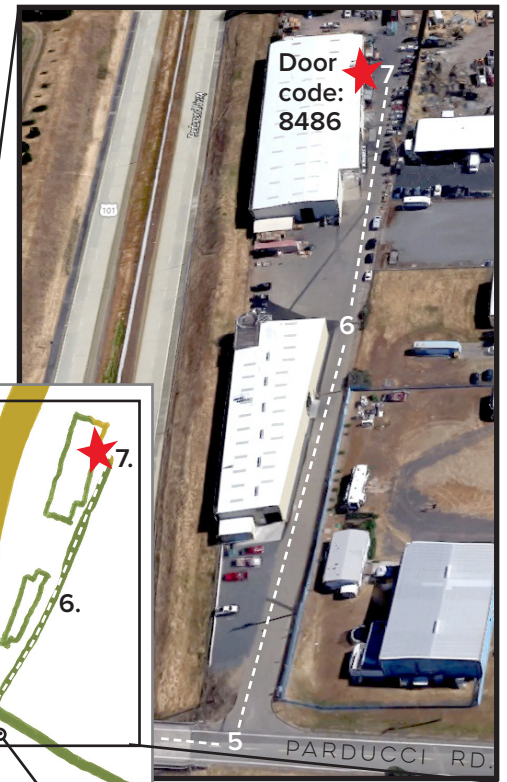

UKIAH NODE

160 PARDUCCI ROAD
UKIAH, CA 95482
Located at Ukiah Wine Cache

1. From Hwy 101, take the **Lake Mendocino Drive** Exit
2. 101 N, make a left onto Lake Mendocino Dr.
101 S, make a right onto Lake Mendocino Dr.
3. Take the first right onto Tollini Ln. – next to the Parducci Sign
4. Make a right on Parducci Rd.
5. Make a left at the first driveway on a Parducci Road (marked by a black mailbox at the driveway's edge)
6. Continue down the driveway (passing a warehouse on the left) until you reach the end of the driveway and the second warehouse.
7. The second warehouse has a door with a key pad above the handle. You can park alongside the fence across from the warehouse or beside the door. **The door code is 8486.**
8. Once inside the warehouse, the node is a shipping container on the left side. There are two storage rooms inside the node. Consult the food hub manager prior to drop off for instructions on proper product placement inside the node.

View of driveway from Parducci Road